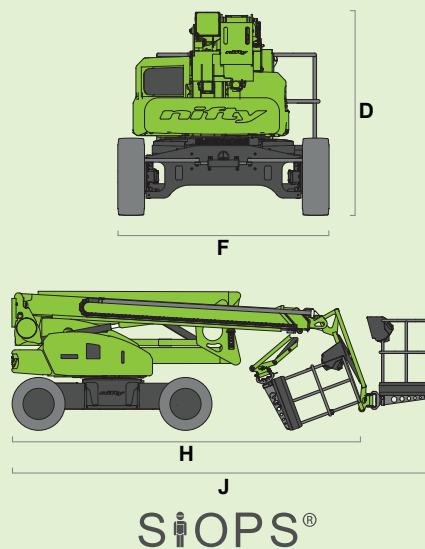

niftylift
1525 S. Buncombe Road,
Greer, SC - 29651
United States
1-800-643-8954
usasales@niftylift.com
www.niftylift.com