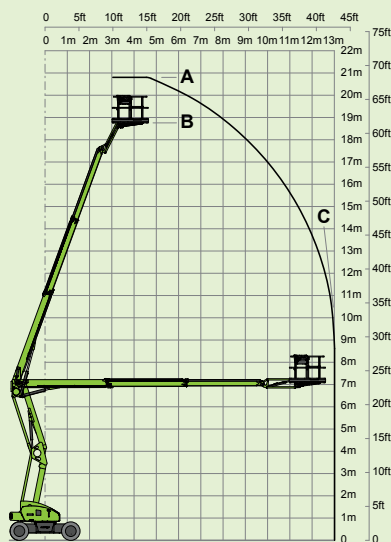

niftylift
1525 S. Buncombe Road,
Greer, SC - 29651
United States
1-800-643-8954
usasales@niftylift.com
www.niftylift.com